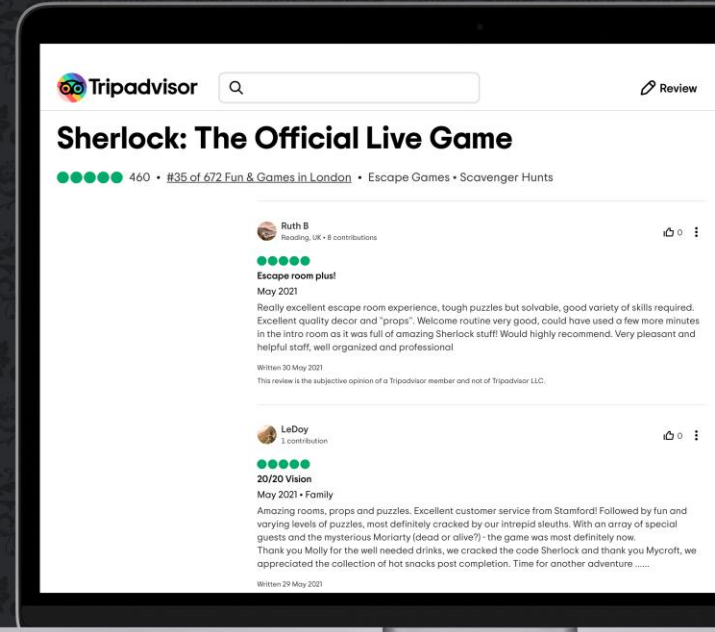

We all want to go back and do the rooms we haven't done next. From everyone here at BAT thank you to the staff for a wonderful time, highly recommend for friends family or corporate events"

Connel McEachran, October 2023, Google Review

"My team members and I had a fantastic afternoon cracking codes and taking part in fun activities with the help of Sherlock and co! The immersive experience started at the front door of 'Doyle's Opticians' and continued until we left! Stamford and her team were entertaining and welcoming and ensured that we were fully briefed. Would highly recommend applying to be an Agent, you won't be disappointed! 😊"

Tracie Sutherland, October 2023, Google Review

"The games were really fun, we felt like actual detectives in the entire course of the game. Would definitely recommend this experience! Cheers to the team! :))."

Pratyasha Kalita, October 2023, Google Review

"I organized a team day for my colleagues at work - and we had a great time here! We met first in the speakeasy bar for some warm up drinks and then split into two groups/rooms for the challenge. Loved the digital photos we received. All of the staff made our experience one to remember. I would recommend this for other work groups, as well as friends and families."

Thomas Weeks, January 2023, Google Review