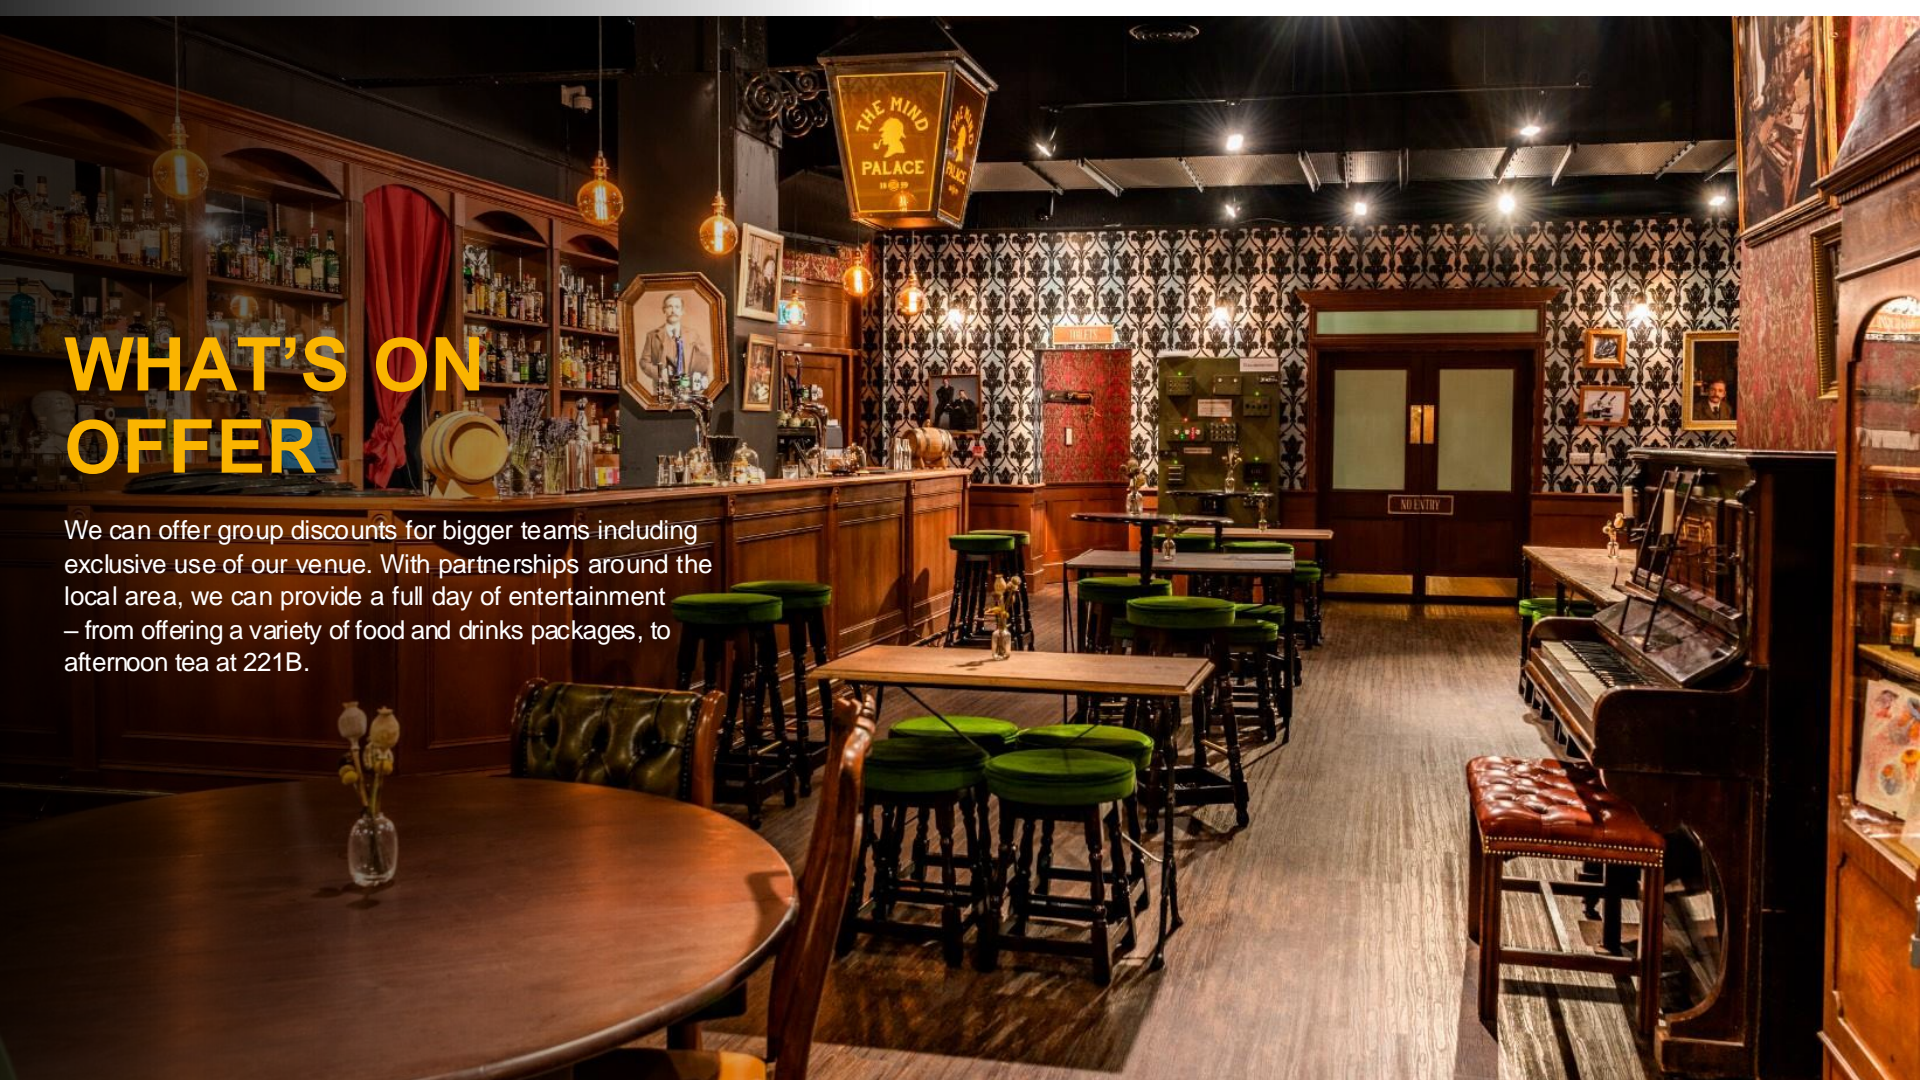

WHAT'S ON OFFER

We can offer group discounts for bigger teams including exclusive use of our venue. With partnerships around the local area, we can provide a full day of entertainment – from offering a variety of food and drinks packages, to afternoon tea at 221B.