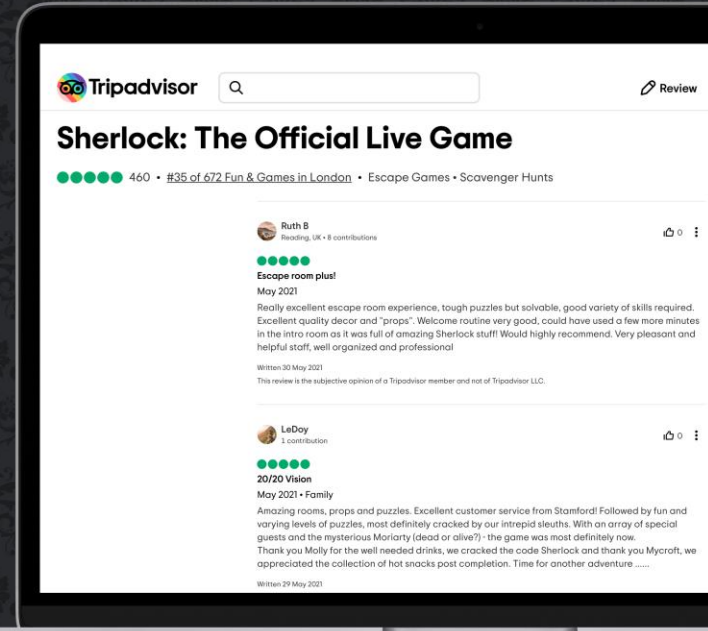

We all want to go back and do the rooms we haven't done next. From everyone here at BAT thank you to the staff for a wonderful time, highly recommend for friends family or corporate events"

Connel McEachran, October 2023, Google Review

"My team members and I had a fantastic afternoon cracking codes and taking part in fun activities with the help of Sherlock and co! The immersive experience started at the front door of 'Doyle's Opticians' and continued until we left! Stamford and her team were entertaining and welcoming and ensured that we were fully briefed. Would highly recommend applying to be an Agent, you won't be disappointed! 😊"

Tracie Sutherland, October 2023, Google Review

"The games were really fun, we felt like actual detectives in the entire course of the game. Would definitely recommend this experience! Cheers to the team! :))"

Pratyasha Kalita, October 2023, Google Review

"I organized a team day for my colleagues at work - and we had a great time here! We met first in the speakeasy bar for some warm up drinks and then split into two groups/rooms for the challenge. Loved the digital photos we received. All of the staff made our experience one to remember. I would recommend this for other work groups, as well as friends and families."

Thomas Weeks, January 2023, Google Review